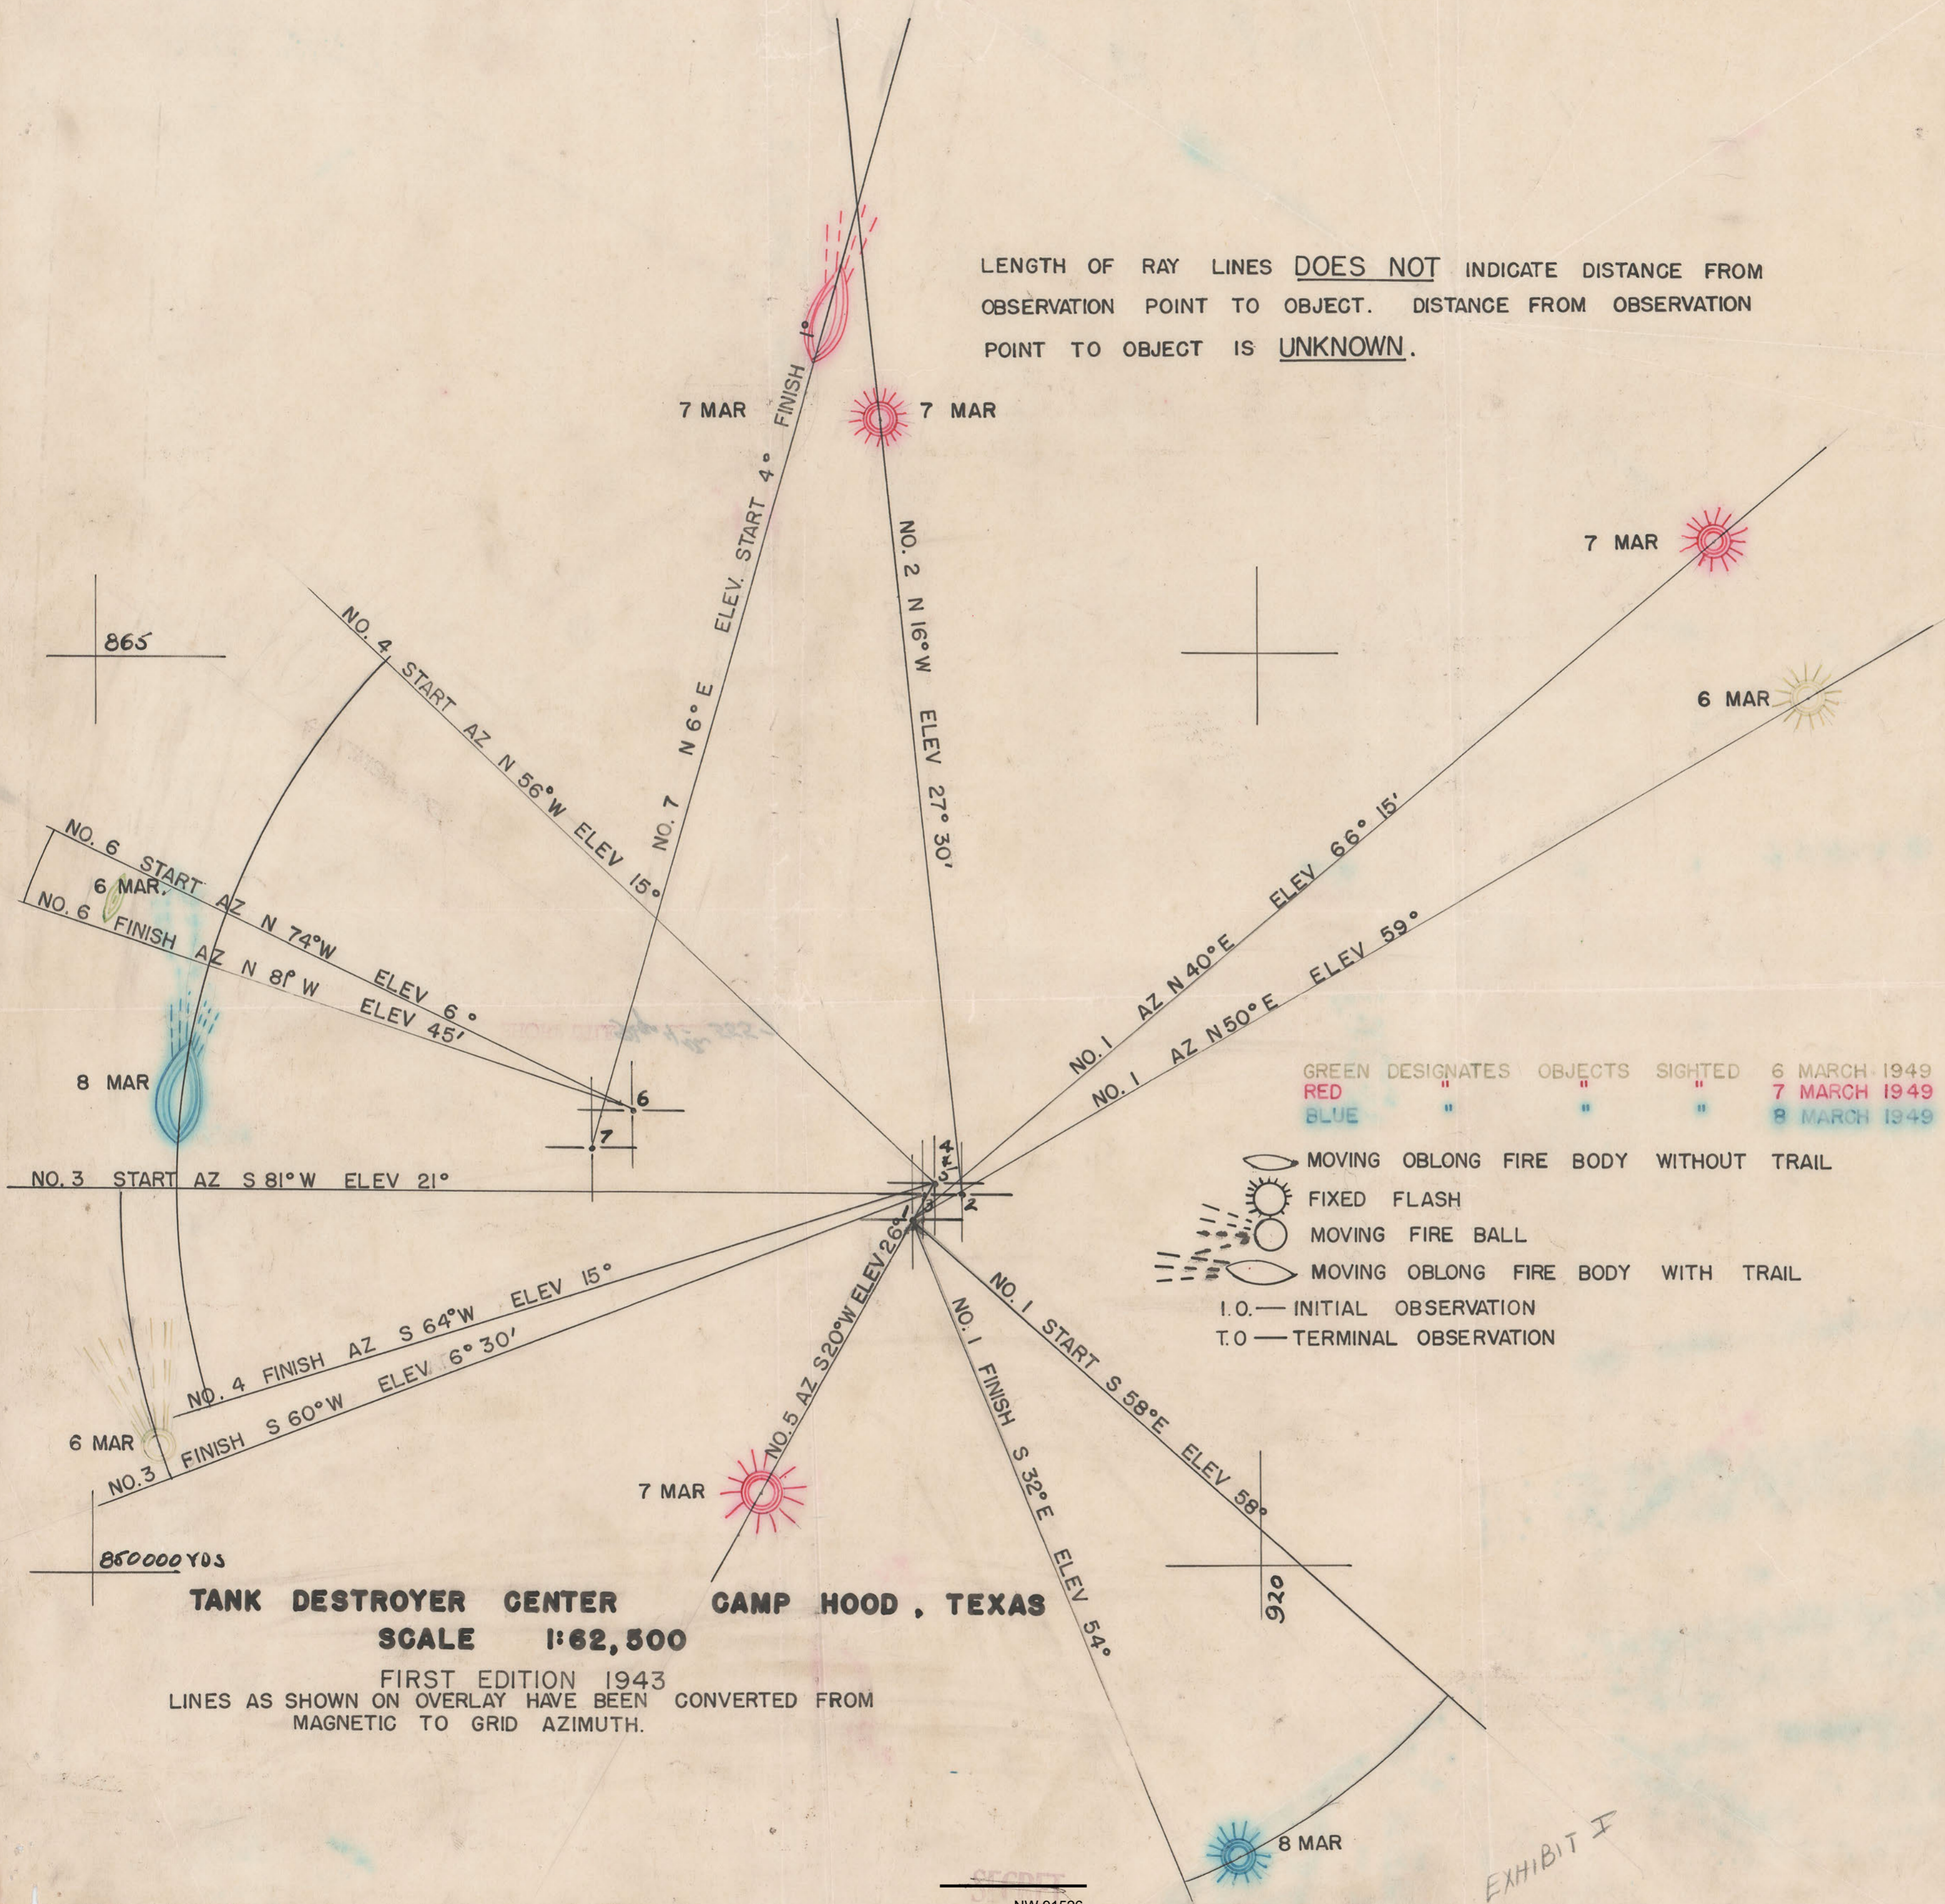

~~SECRET~~

LENGTH OF RAY LINES DOES NOT INDICATE DISTANCE FROM OBSERVATION POINT TO OBJECT. DISTANCE FROM OBSERVATION POINT TO OBJECT IS UNKNOWN.

GREEN	DESIGNATES	OBJECTS	SIGHTED	DATE
RED	"	"	"	6 MARCH 1949
RED	"	"	"	7 MARCH 1949
BLUE	"	"	"	8 MARCH 1949

- MOVING OBLONG FIRE BODY WITHOUT TRAIL
- FIXED FLASH
- MOVING FIRE BALL
- MOVING OBLONG FIRE BODY WITH TRAIL
- I.O. — INITIAL OBSERVATION
- T.O. — TERMINAL OBSERVATION

TANK DESTROYER CENTER CAMP HOOD, TEXAS
SCALE 1:62,500

FIRST EDITION 1943
 LINES AS SHOWN ON OVERLAY HAVE BEEN CONVERTED FROM
 MAGNETIC TO GRID AZIMUTH.

~~SECRET~~

NW 91526

EXHIBIT I